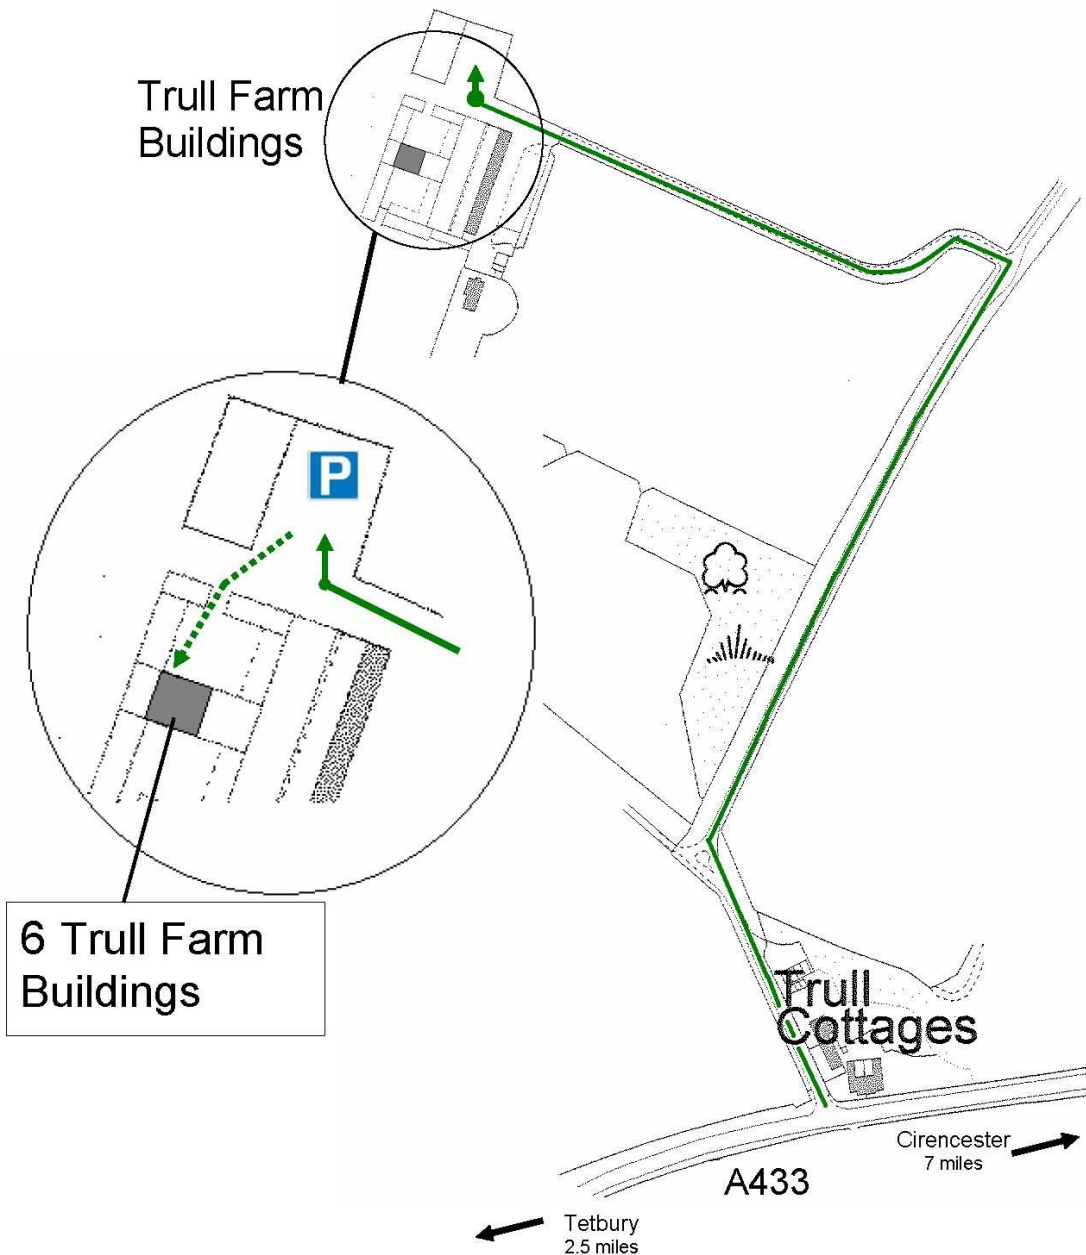

# THE TRUST PARTNERSHIP

6 Trull Farm Buildings  
Tetbury  
Gloucestershire  
GL8 8SQ

T: 01285 841 900  
F: 01285 841 576  
info@TheTrustPartnership.com  
www.TheTrustPartnership.com

Trull is situated just off the A433

- 2½ miles North of Tetbury
- 7 miles south of Cirencester

Take the small road (left from the South, right from the North) signed Trull beside a row of cottages.

Ignore the main entrance to the house and gardens, and follow the road to the right.

After 50 yards take the first left up a tarmac drive – signposted “Trull Farm”.

After the cattle grid park in the car park on the right.

The entrance to No 6 Trull Farm Buildings is situated in the courtyard on the left of the drive.