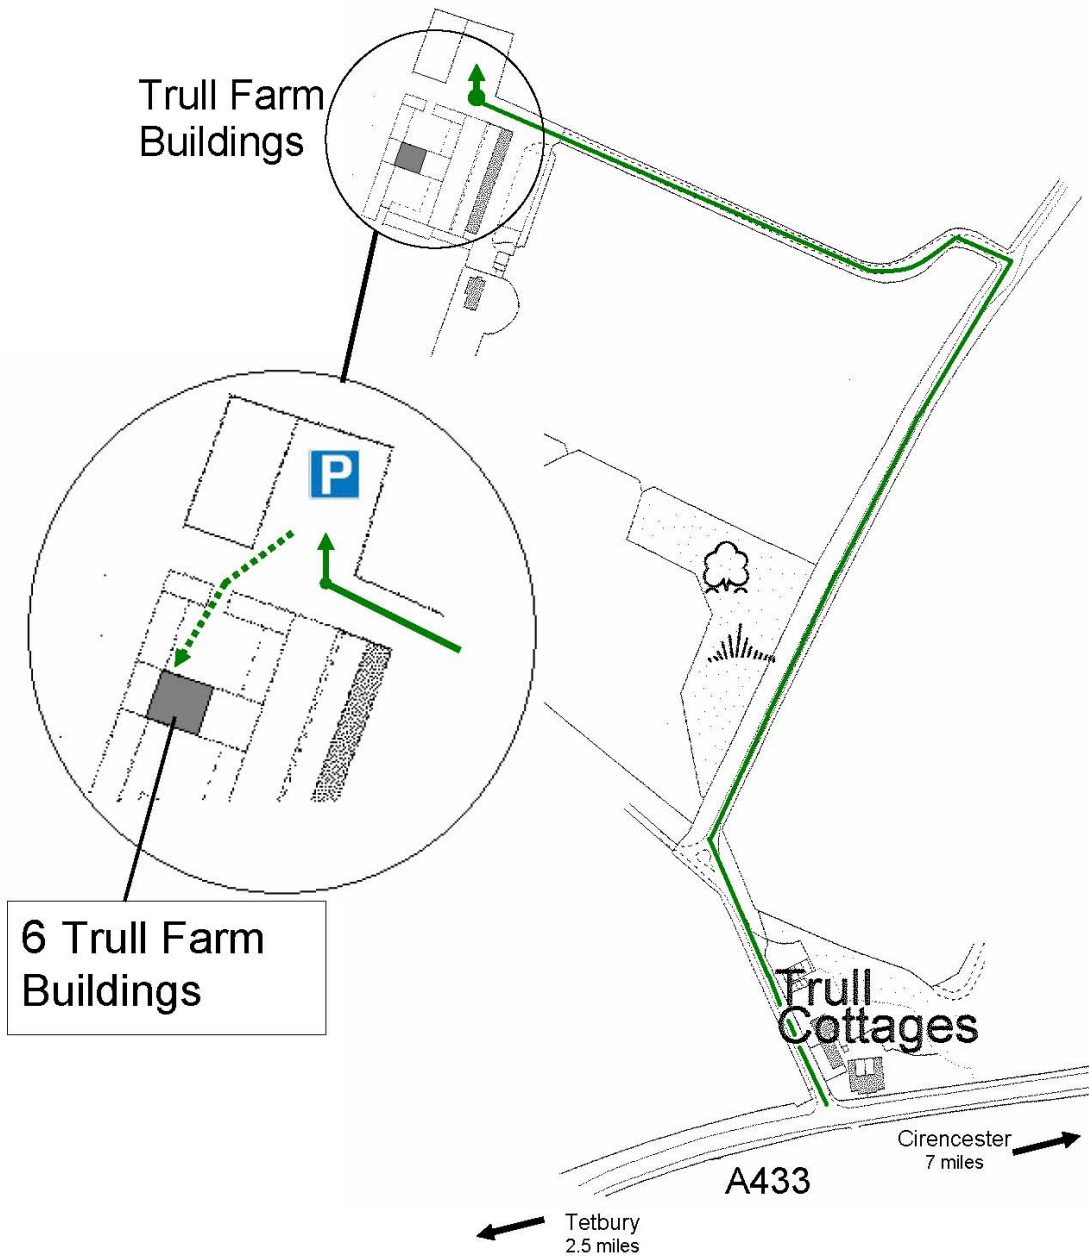

6 Trull Farm Buildings
Tetbury
Gloucestershire
GL8 8SQ

T: 01285 841 900
F: 01285 841 576
Noel@Trust-Accounting.co.uk
www.Trust-Accounting.co.uk

Trull is situated just off the A433
- 2½ miles North of Tetbury
- 7 miles south of Cirencester

Take the small road (left from the South, right from the North) signed Trull beside a row of cottages.

Ignore the main entrance to the house and gardens, and follow the road to the right.

After 50 yards take the first left up a tarmac drive – signposted “Trull Farm”.

After the cattle grid park in the car park on the right.

The entrance to No 6 Trull Farm Buildings is situated in the courtyard on the left of the drive.